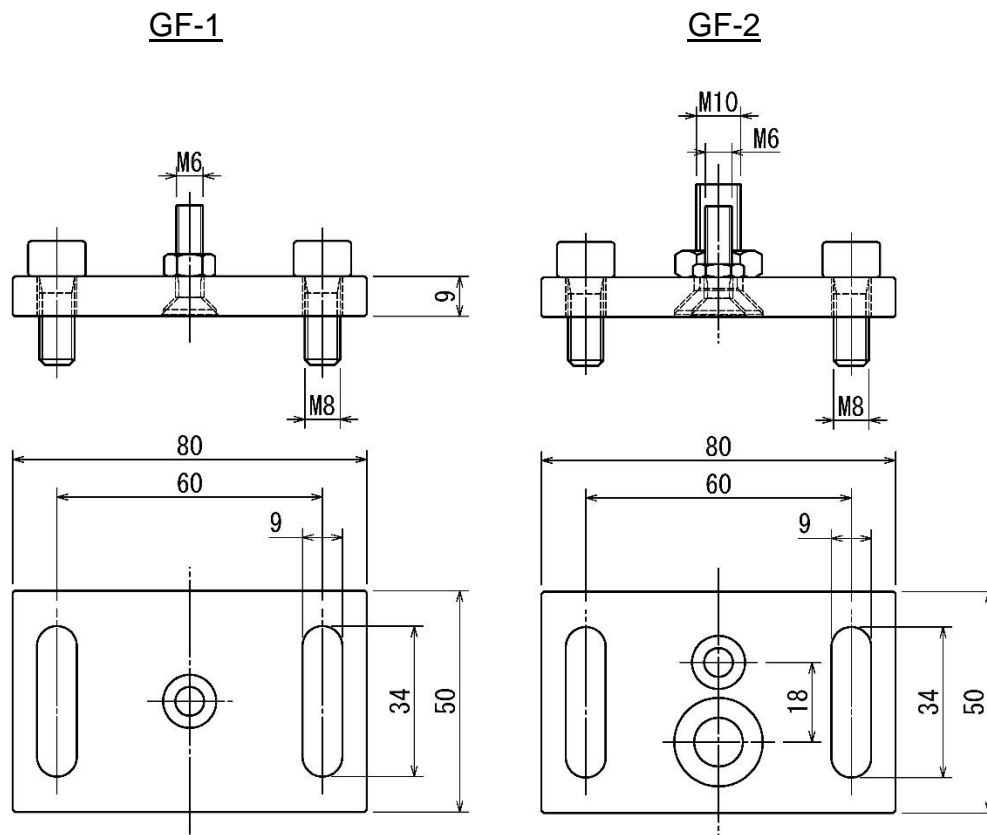

[Dimension]

Unit: mm

[Cautions]

- Information in this document is subject to change without prior notice.
- This document is product descriptions and handling precautions, and do not guarantee various characteristics or safety.
- This product is designed for force measurement purpose only.
- Do not copy and use this content without authorization.

SHRADDHA IMPEX
Authorized Distributor

Email: shraddhaimpex@gmail.com / sales@shraddhaimpex.net
Web: www.shraddhaimpex.net
Contact: +918356968200/ +919819530352/ +918591279918