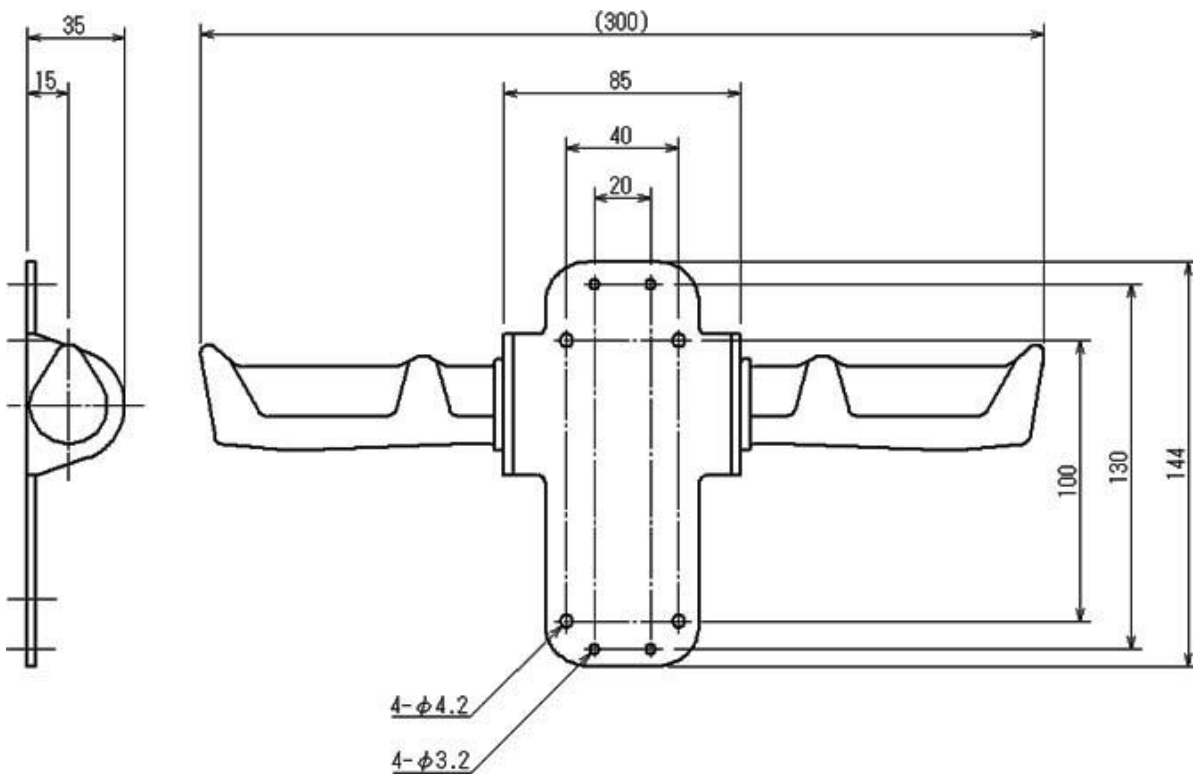

[Dimensions]

Unit: mm

[Cautions]

- Specifications are subject to change without prior notice.
- A force gauge (sold separately) is required to use this product.
- This product is designed for force testing only. Do not use it for any other purposes.
- Do not copy and use this content without authorization.

SHRADDHA IMPEX
Authorized Distributor

Email: shraddhaimpex@gmail.com / sales@shraddhaimpex.net

Web: www.shraddhaimpex.net

Contact: +91 9819530352 / +91 8591279918