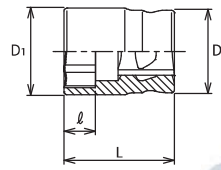

4400MZ (mm)	D <sub>1</sub> (mm)	D <sub>2</sub> (mm)	ℓ (mm)	L (mm)	(g)	(pcs.)
New 8	12.6	20.6	4.5	26	30	10
New 10	15	20.6	4.5	26	31	10
New 12	17.5	20.6	5.5	27	32	10
New 13	18.7	21.5	6.5	28	40	10
New 14	19.8	21.5	6.5	28	40	10
New 16	22.3	21.5	7.5	28	43	10
New 17	23.6	22.5	7.5	29	49	10
New 18	24.8	23.7	7.5	29	56	10
New 19	26	24.4	9.5	29	62	10
New 21	28.4	26.3	10.5	29	76	10
New 22	29.6	27.5	11	29	83	10
New 24	32	29.2	12	29	96	5
New 27	35.7	32.2	13.5	30	124	5
New 30	39.3	35.2	14.5	31	156	5
New 32	41.7	36.8	15.5	32	178	5

### 4400MZ 6-point Sockets Vasos Hexagonales

RS4400MZ/10	10 Pieces Set/Rail 300mm	(g)
New	10, 12, 13, 14, 17, 19, 21, 22, 24, 27	830